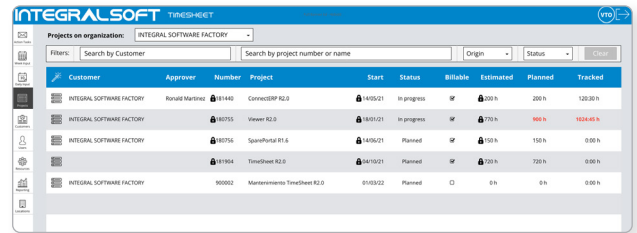

The following are the applications included in the **IntegralSoft Windchill Project Apps** package, which can be purchased individually or together:

IntegralSoft TimeSheet

IntegralSoft Project Dashboard

(Application under development, currently not available)

IntegralSoft TimeSheet

Get exhaustive control of the time spent on each project

Facilitates Windchill and non-Windchill users and resources to record the time spent on the different assigned activities of a Project Plan defined in Windchill.

With **IntegralSoft TimeSheet** you will be able to reduce time considerably, as well as have absolute control of the time spent by each of the resources in each of the tasks.

Main functions

- > Customer management
- > Project management
- > Task planning
- > Weekly imputation: imputation of planned tasks by time and description

Benefits

- > Allows to capture the actual work for all resources of all projects, avoiding errors.
- > Allows to keep traceability of all imputations, getting a total view of all resources involved in a project.
- > Allows weekly control of imputations versus working time.
- > Allows project managers to review and approve any imputations previously to synchronize with Windchill.