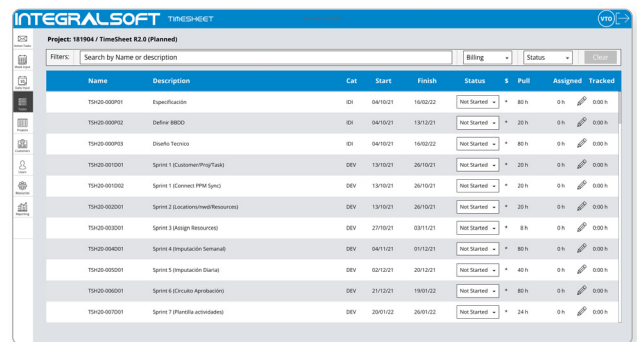

IntegralSoft TimeSheet

Get exhaustive control of the time spent on each project

Facilitates Windchill and non-Windchill users and resources to record the time spent on the different assigned activities of a Project Plan defined in Windchill.

With **IntegralSoft TimeSheet** you will be able to reduce time considerably, as well as have absolute control of the time spent by each of the resources in each of the tasks.

Main functions

- > Customer management
- > Project management
- > Task planning
- > Weekly imputation: imputation of planned tasks by time and description

Benefits

- > Allows to capture the actual work for all resources of all projects, avoiding errors.
- > Allows to keep traceability of all imputations, getting a total view of all resources involved in a project.
- > Allows weekly control of imputations versus working time.
- > Allows project managers to review and approve any imputations previously to synchronize with Windchill.