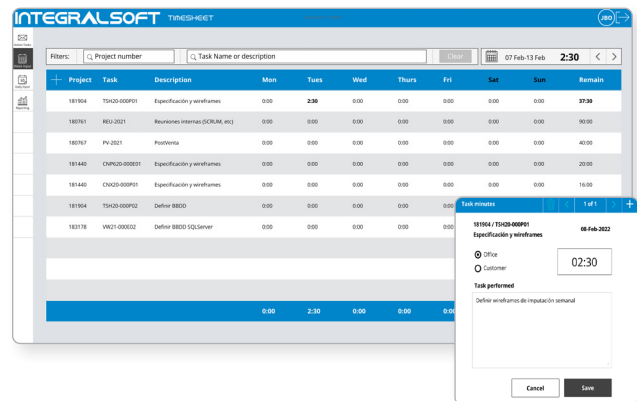

IntegralSoft TimeSheet

Get exhaustive control of the time spent on each project

Facilitates Windchill and non-Windchill users and resources to record the time spent on the different assigned activities of a Project Plan defined in Windchill.

With **IntegralSoft TimeSheet** you will be able to reduce time considerably, as well as have absolute control of the time spent by each of the resources in each of the tasks.

Main functions

- > Customer management
- > Project management
- > Task planning
- > Weekly imputation: imputation of planned tasks by time and description

Benefits

- > Allows to capture the actual work for all resources of all projects, avoiding errors.
- > Allows to keep traceability of all imputations, getting a total view of all resources involved in a project.
- > Allows weekly control of imputations versus working time.
- > Allows project managers to review and approve any imputations previously to synchronize with Windchill.